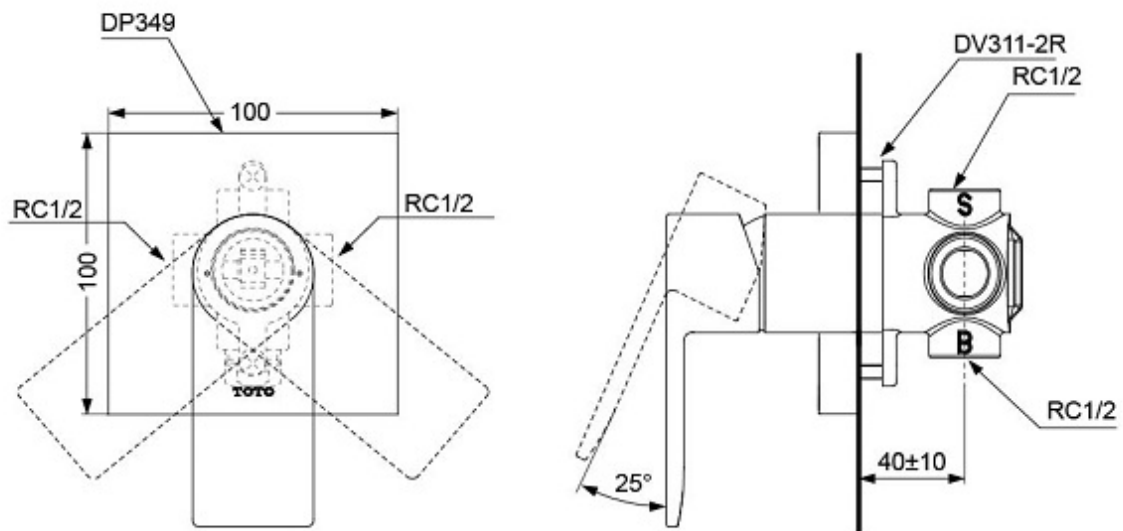

TOTO

DP349/DV311-2R

Single Lever Shower Mixer

TECHNICAL SPECIFICATION

Copyright © W. ATELIER PTE. LTD., All rights reserved.

All photos and specification in this brochure are only for illustration and do not necessarily represent the final standard specification. Manufacturer reserve the rights to make further improvements and changes, where appropriate during design development. Therefore, they shall not form part of an offer or contract.