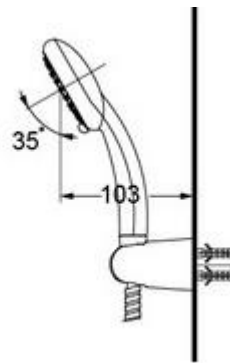

TOTO

DM705CMF

Hand Shower Set

TECHNICAL SPECIFICATION

Copyright © W. ATELIER PTE. LTD., All rights reserved.

All photos and specification in this brochure are only for illustration and do not necessarily represent the final standard specification. Manufacturer reserve the rights to make further improvements and changes, where appropriate during design development. Therefore, they shall not form part of an offer or contract.