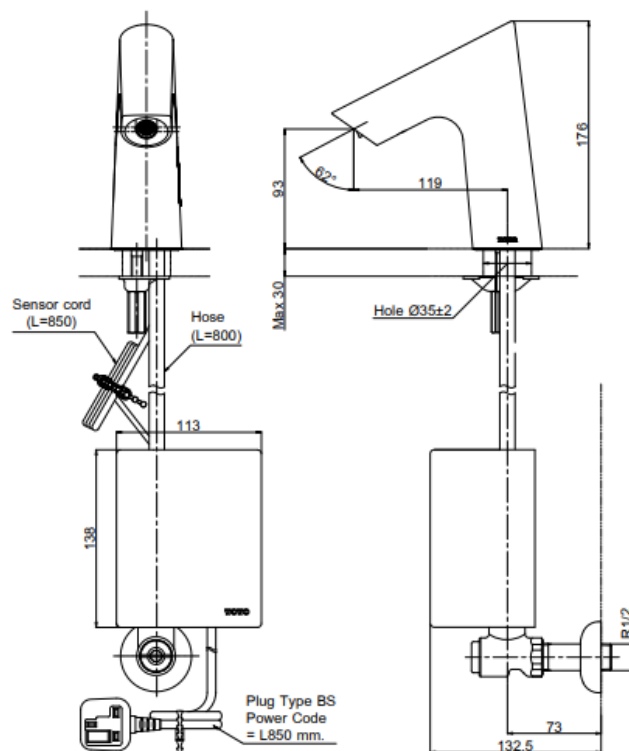

TOTO

DLE117ANV910/TN78-9V910

Auto Sensor Faucet

TECHNICAL SPECIFICATION

Copyright © W. ATELIER PTE. LTD., All rights reserved.

All photos and specification in this brochure are only for illustration and do not necessarily represent the final standard specification. Manufacturer reserve the rights to make further improvements and changes, where appropriate during design development. Therefore, they shall not form part of an offer or contract.