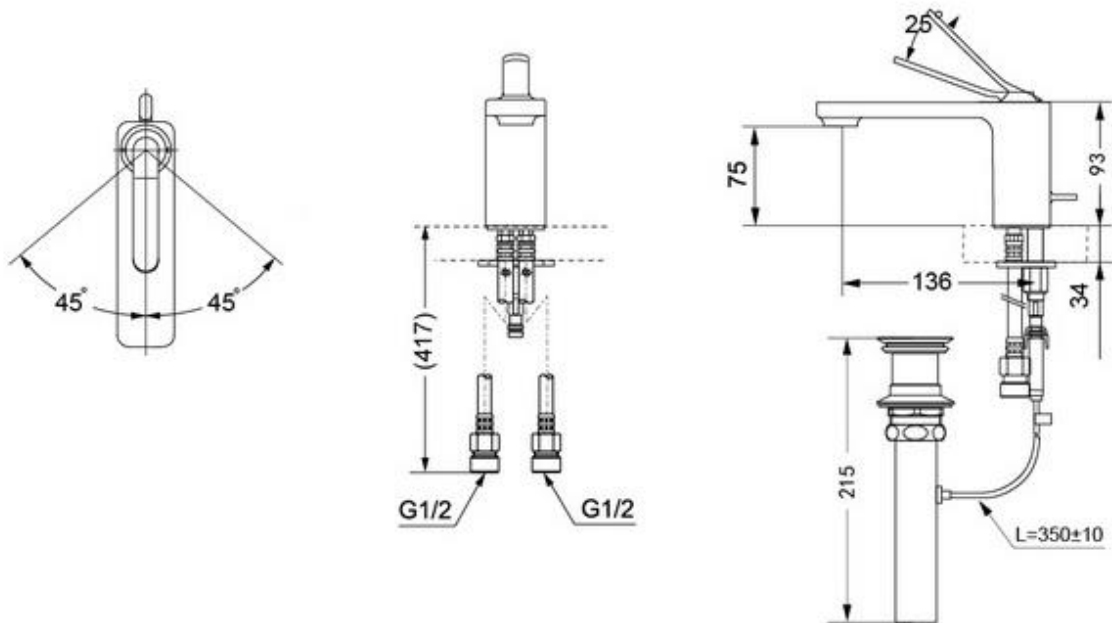

TOTO

DL349E

Single Lever Lavatory Faucet with Pop-up Waste

TECHNICAL SPECIFICATION

Copyright © W. ATELIER PTE. LTD., All rights reserved.

All photos and specification in this brochure are only for illustration and do not necessarily represent the final standard specification. Manufacturer reserve the rights to make further improvements and changes, where appropriate during design development. Therefore, they shall not form part of an offer or contract.