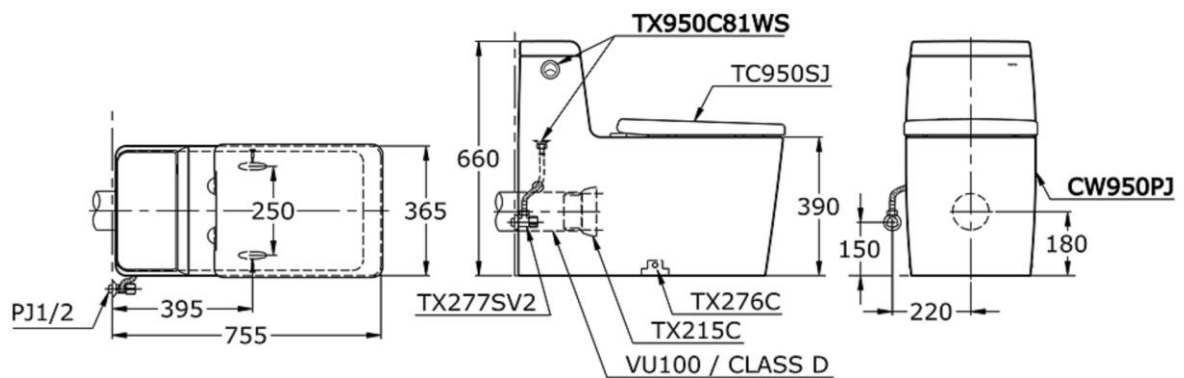

Copyright © W. ATELIER PTE. LTD., All rights reserved.

All photos and specification in this brochure are only for illustration and do not necessarily represent the final standard specification. Manufacturer reserve the rights to make further improvements and changes, where appropriate during design development. Therefore, they shall not form part of an offer or contract.