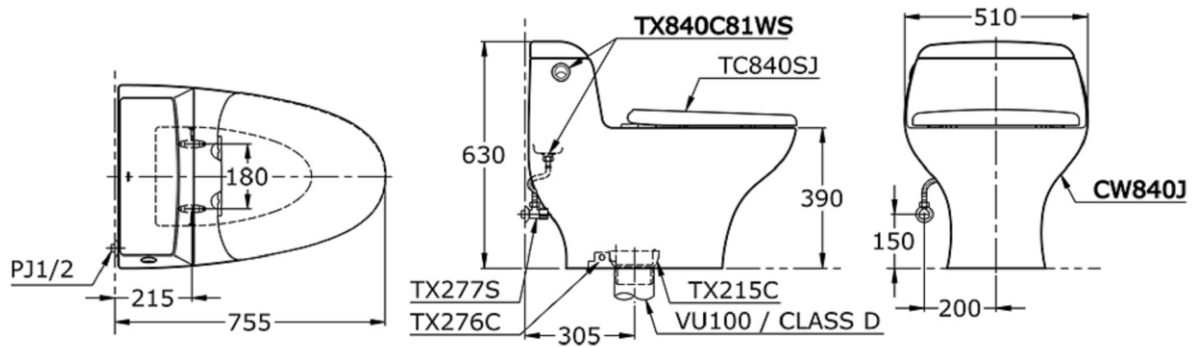

TOTO

CW840J

4.5 / 3 L Dual Flush Solid Duroplast Seat
& Cover Bowl Shape: Elongated

Rough-in: 305 mm
Bowl Shape: Elongated

TECHNICAL SPECIFICATION

Copyright © W. ATELIER PTE. LTD., All rights reserved.

All photos and specification in this brochure are only for illustration and do not necessarily represent the final standard specification. Manufacturer reserve the rights to make further improvements and changes, where appropriate during design development. Therefore, they shall not form part of an offer or contract.