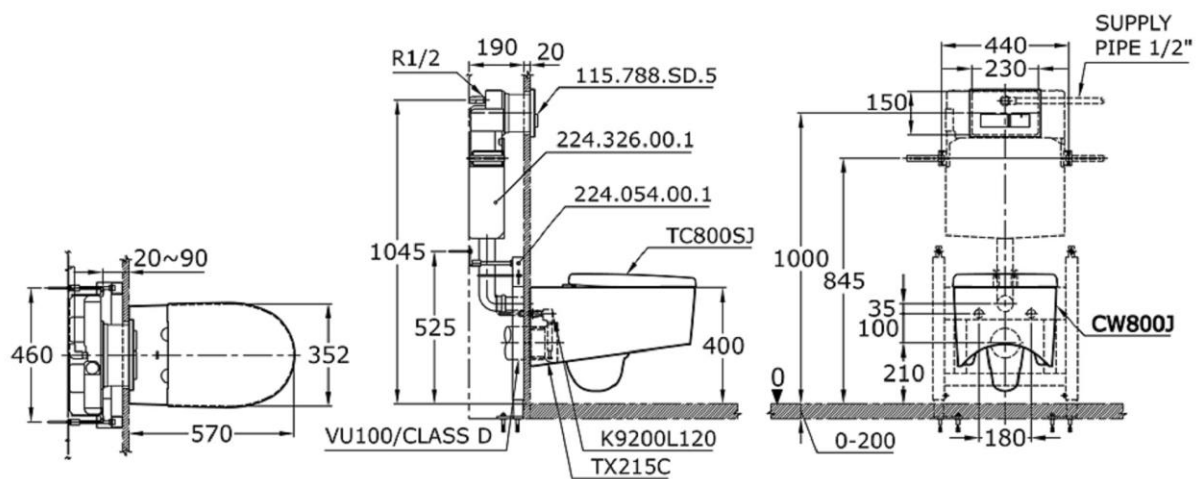

Copyright © W. ATELIER PTE. LTD., All rights reserved.

All photos and specification in this brochure are only for illustration and do not necessarily represent the final standard specification. Manufacturer reserve the rights to make further improvements and changes, where appropriate during design development. Therefore, they shall not form part of an offer or contract.