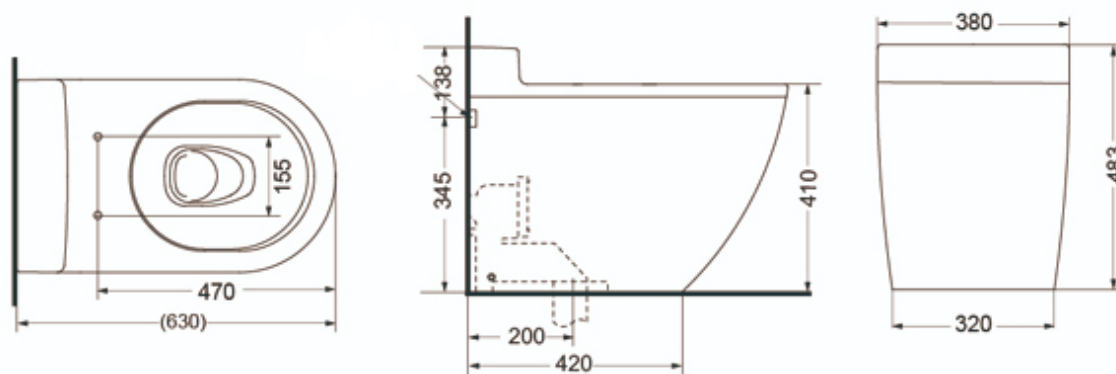

Copyright © W. ATELIER PTE. LTD., All rights reserved.

All photos and specification in this brochure are only for illustration and do not necessarily represent the final standard specification. Manufacturer reserve the rights to make further improvements and changes, where appropriate during design development. Therefore, they shall not form part of an offer or contract.