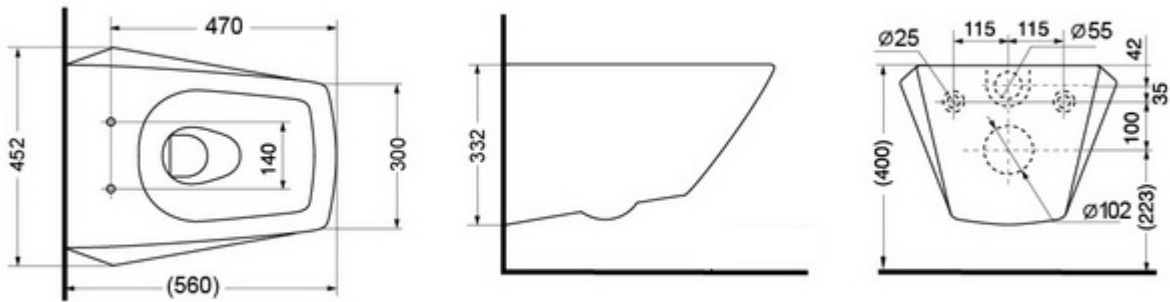

TOTO

CW682B

4.5 / 3 L Dual Flush
Soft-Closing Seat & Cover
Bowl Shape: Elongated

Width: 452 mm
Depth: 560 mm
Rough-in: 220 mm
Bowl Shape: Elongated

TECHNICAL SPECIFICATION

Copyright © W. ATELIER PTE. LTD., All rights reserved.