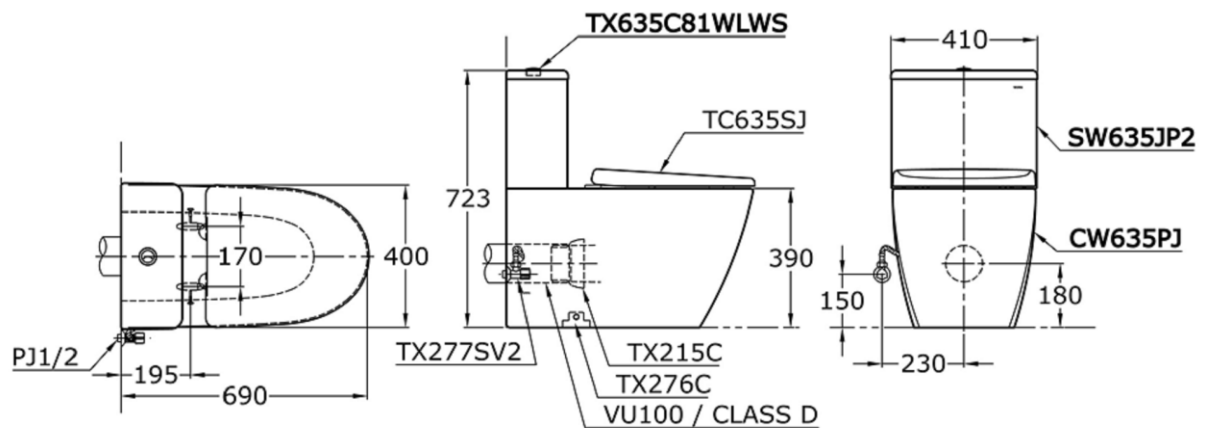

TOTO

CW635PJ/SW635JP2 (P-Trap)

4.5 / 3 L Dual Flush Solid Duroplast Seat
& Cover Bowl Shape: European Std.

Rough-in: 180 mm
Bowl Shape: European

TECHNICAL SPECIFICATION

Copyright © W. ATELIER PTE. LTD., All rights reserved.