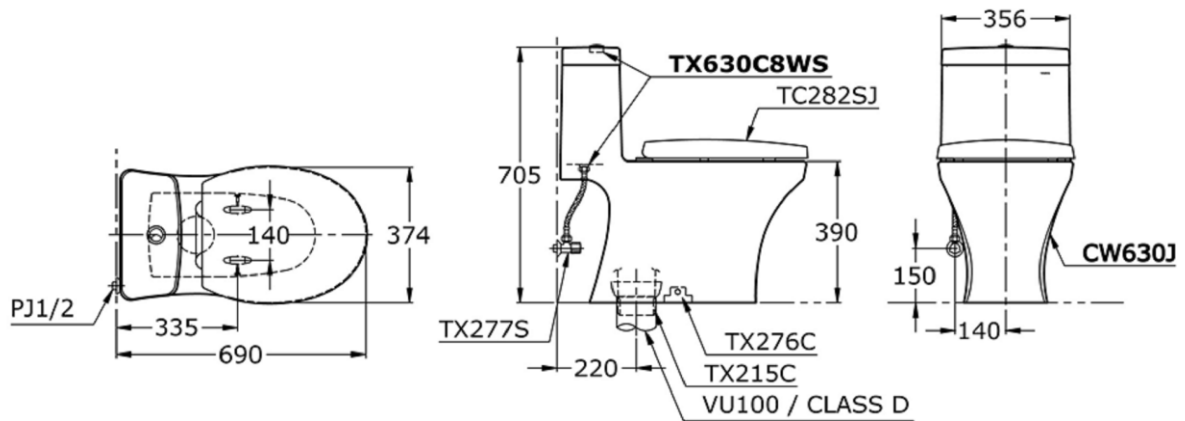

Copyright © W. ATELIER PTE. LTD., All rights reserved.

All photos and specification in this brochure are only for illustration and do not necessarily represent the final standard specification. Manufacturer reserve the rights to make further improvements and changes, where appropriate during design development. Therefore, they shall not form part of an offer or contract.