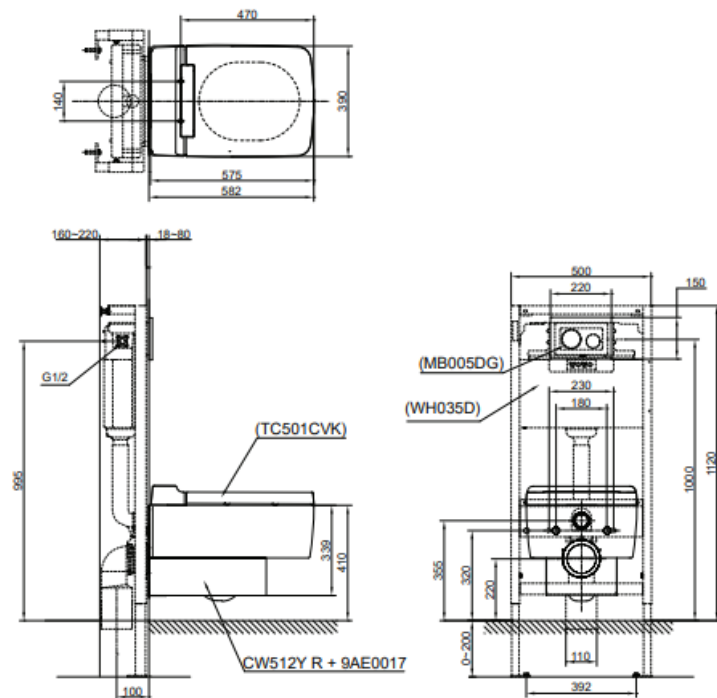

TOTO

CW512YR/9AE0017/TC501CVK

4.5 / 3 L Dual Flush
Plastic Cover
Soft-Closing Seat & Cover
Bowl Shape: Elongated

Width: 392 mm
Depth: 582 mm
Rough-in: 220 mm
Bowl Shape: Elongated

TECHNICAL SPECIFICATION

Copyright © W. ATELIER PTE. LTD., All rights reserved.