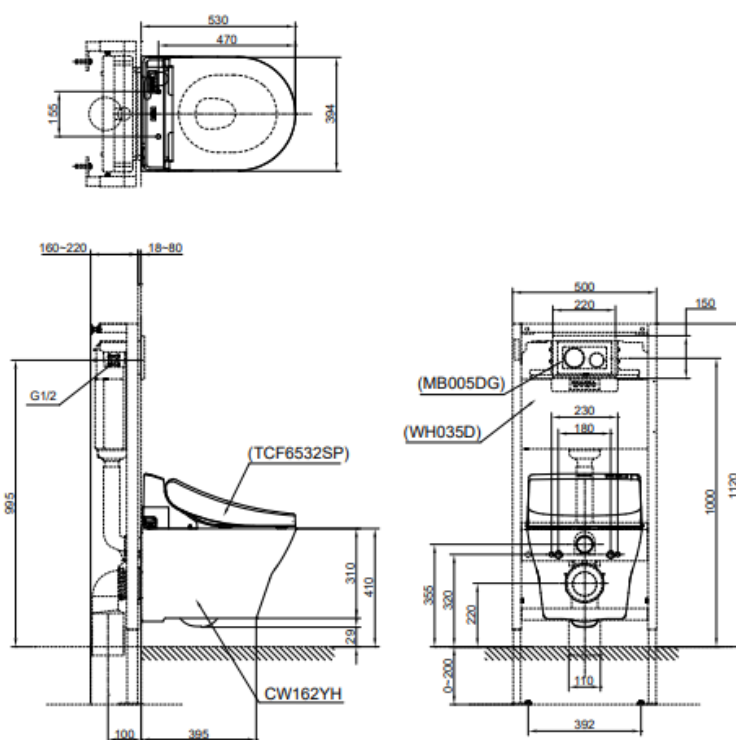

TOTO

CW162YH

4.5 / 3 L Dual Flush
For Washlet
Bowl Shape: European

Width: 394 mm
Depth: 530 mm
Rough-in: 220 mm
Bowl Shape: European

TECHNICAL SPECIFICATION

Copyright © W. ATELIER PTE. LTD., All rights reserved.