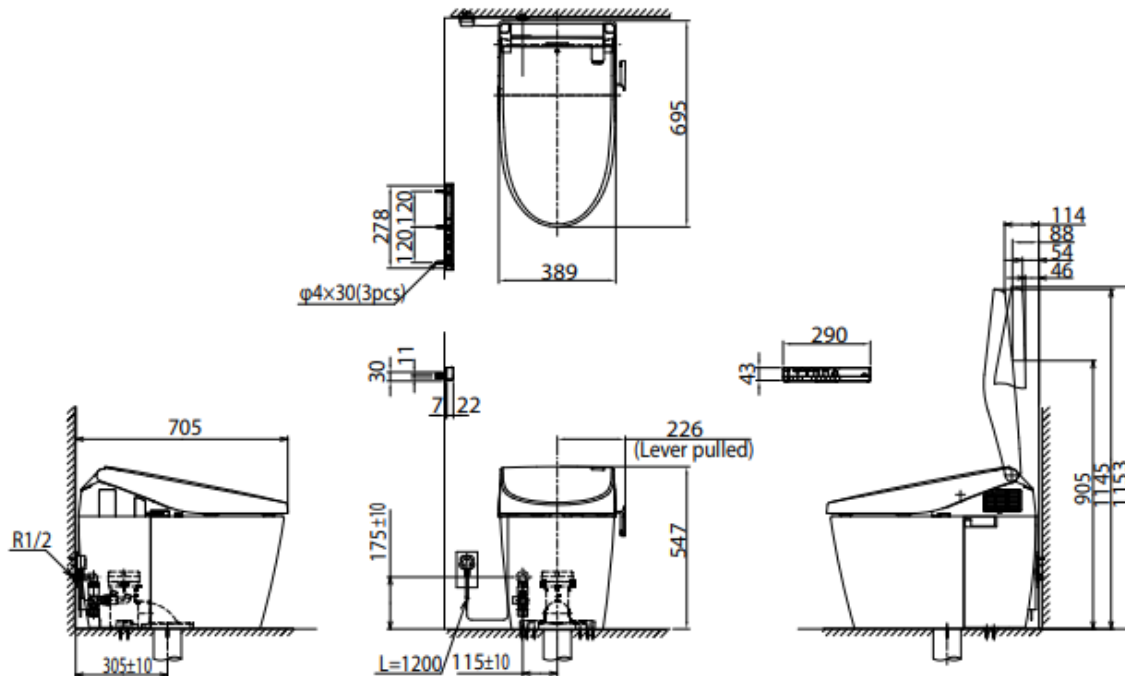

TOTO

CS985VA/TCF9786WA

NEOREST AH Automatic Toilet

Height: 547 mm
Width: 389 mm
Depth: 705 mm
Rough-in: 305 mm
Bowl Shape: Elongated

TECHNICAL SPECIFICATION

Copyright © W. ATELIER PTE. LTD., All rights reserved.