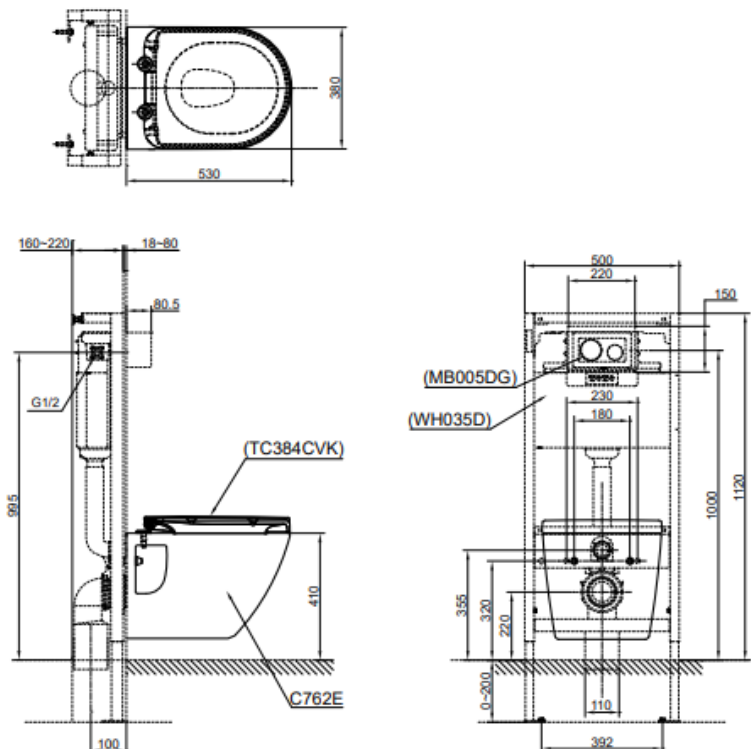

TOTO

C762E

4.5 / 3 L Dual Flush
Soft-Closing Seat & Cover
Bowl Shape: European

Width: 380 mm
Depth: 530 mm
Rough-in: 220 mm
Bowl Shape: European

TECHNICAL SPECIFICATION

Copyright © W. ATELIER PTE. LTD., All rights reserved.