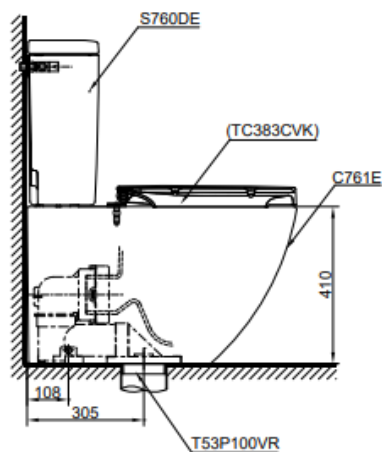

TECHNICAL SPECIFICATION

Copyright © W. ATELIER PTE. LTD., All rights reserved.

All photos and specification in this brochure are only for illustration and do not necessarily represent the final standard specification. Manufacturer reserve the rights to make further improvements and changes, where appropriate during design development. Therefore, they shall not form part of an offer or contract.