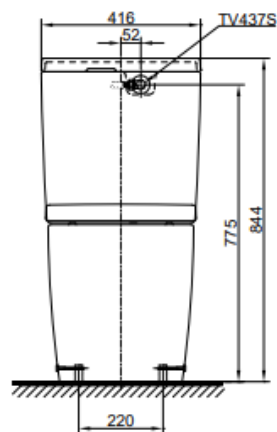

TECHNICAL SPECIFICATION

Copyright © W. ATELIER PTE. LTD., All rights reserved.

All photos and specification in this brochure are only for illustration and do not necessarily represent the final standard specification. Manufacturer reserve the rights to make further improvements and changes, where appropriate during design development. Therefore, they shall not form part of an offer or contract.