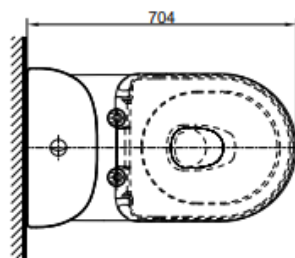

TECHNICAL SPECIFICATION

Copyright © W. ATELIER PTE. LTD., All rights reserved.

All photos and specification in this brochure are only for illustration and do not necessarily represent the final standard specification. Manufacturer reserve the rights to make further improvements and changes, where appropriate during design development. Therefore, they shall not form part of an offer or contract.