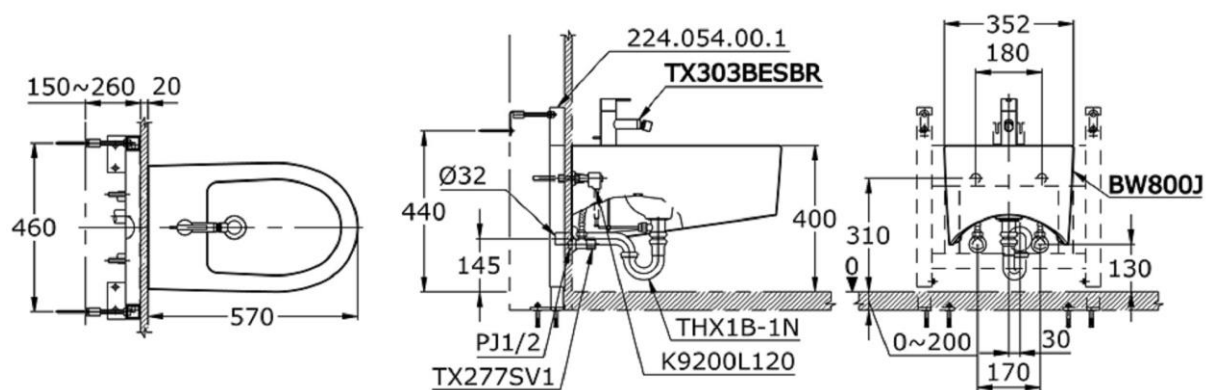

TOTO

BW800J

Wall Hung

TECHNICAL SPECIFICATION

Copyright © W. ATELIER PTE. LTD., All rights reserved.

All photos and specification in this brochure are only for illustration and do not necessarily represent the final standard specification. Manufacturer reserve the rights to make further improvements and changes, where appropriate during design development. Therefore, they shall not form part of an offer or contract.