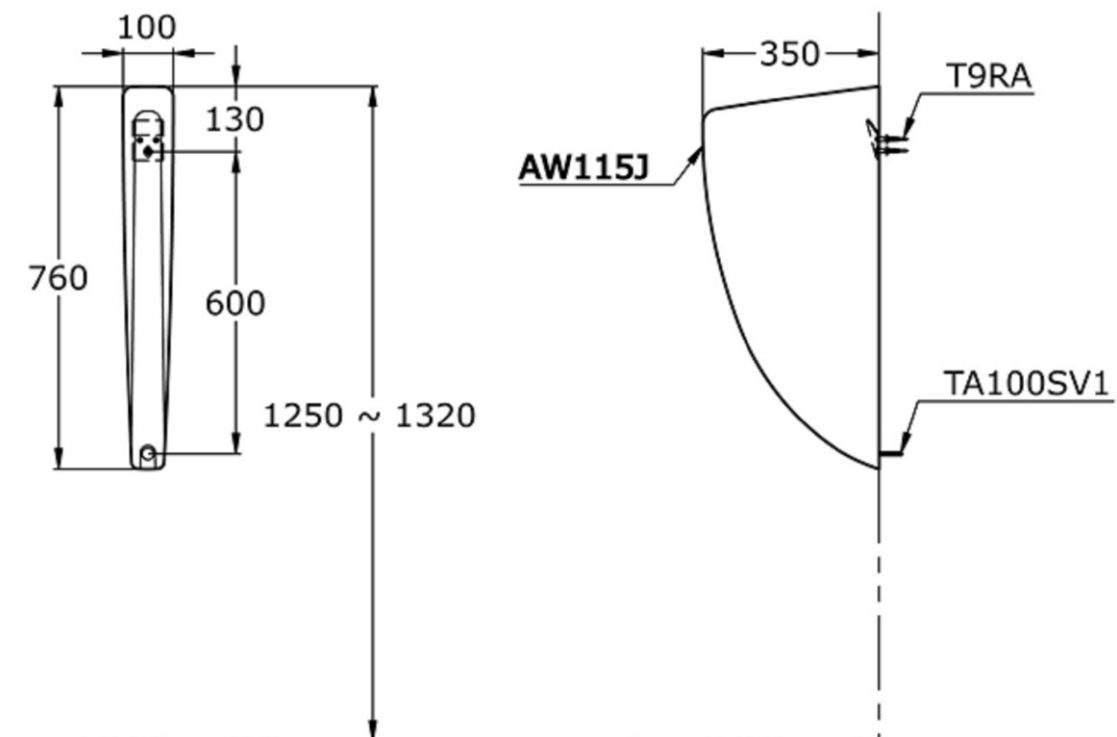

TOTO

AW115J

Height: 760 mm
Width: 100 mm
Depth: 350 mm

TECHNICAL SPECIFICATION

Copyright © W. ATELIER PTE. LTD., All rights reserved.

All photos and specification in this brochure are only for illustration and do not necessarily represent the final standard specification. Manufacturer reserve the rights to make further improvements and changes, where appropriate during design development. Therefore, they shall not form part of an offer or contract.